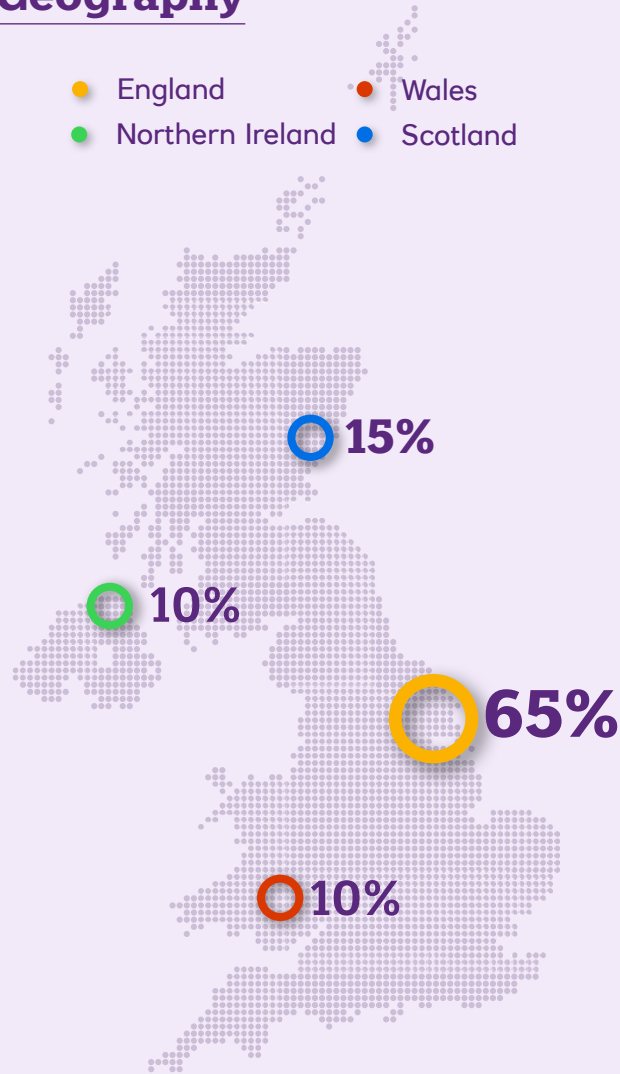

FutureFit Research

Sectors

- Agriculture
- Commercial Real Estate
- Construction
- Healthcare/Health-tech Services
- Manufacturing
- Mobility & Logistics
- Professional & Business Services (excl. IT)
- Renewables, Utilities & Natural Resources
- Retail, Wholesale & Leisure
- Technology, Media & Telecoms

Geography

Annual turnover

Job title